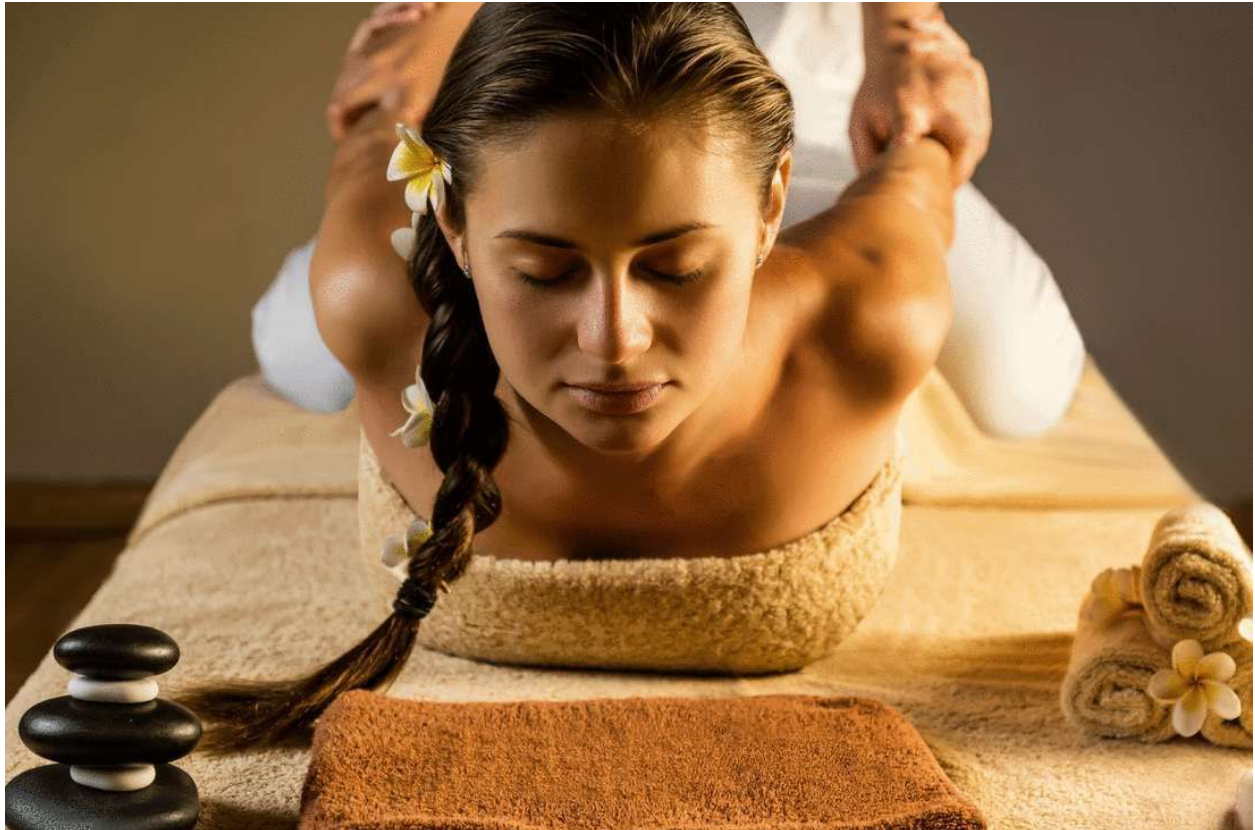

Flow Yoga Massage

60 Minutes	$110.00
75 Minutes	$125.00
90 Minutes	$135.00