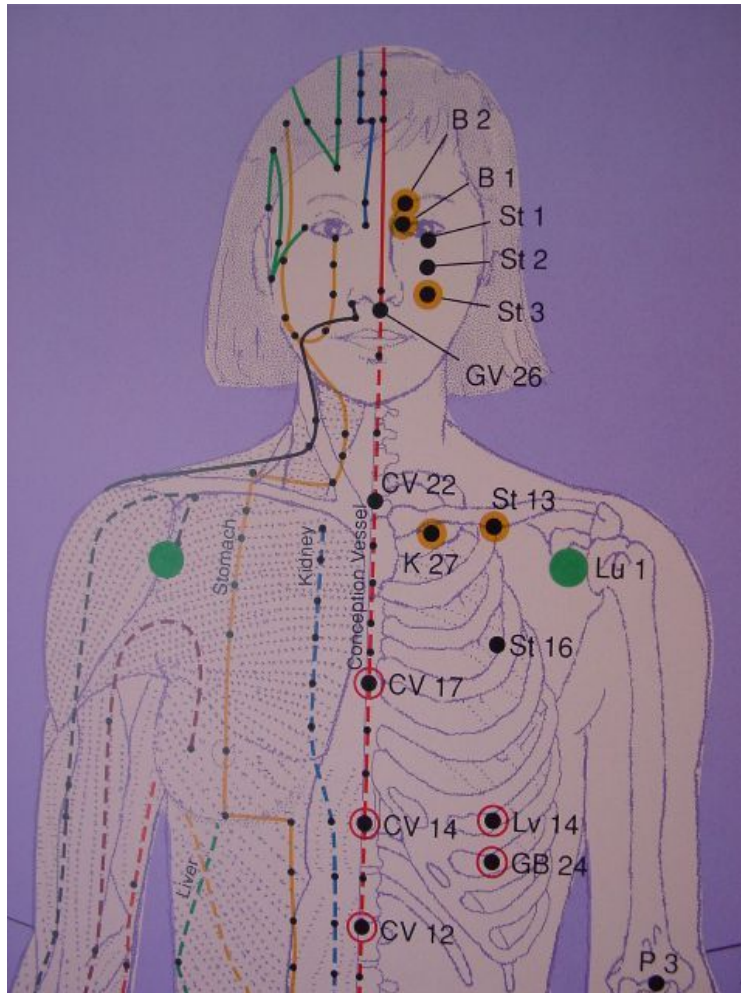

Acupressure Point Massage

Acupressure Point Massage 30min	$45.00
Acupressure Point Massage 45min	$55.00
Acupressure Point Massage 55min	$65.00