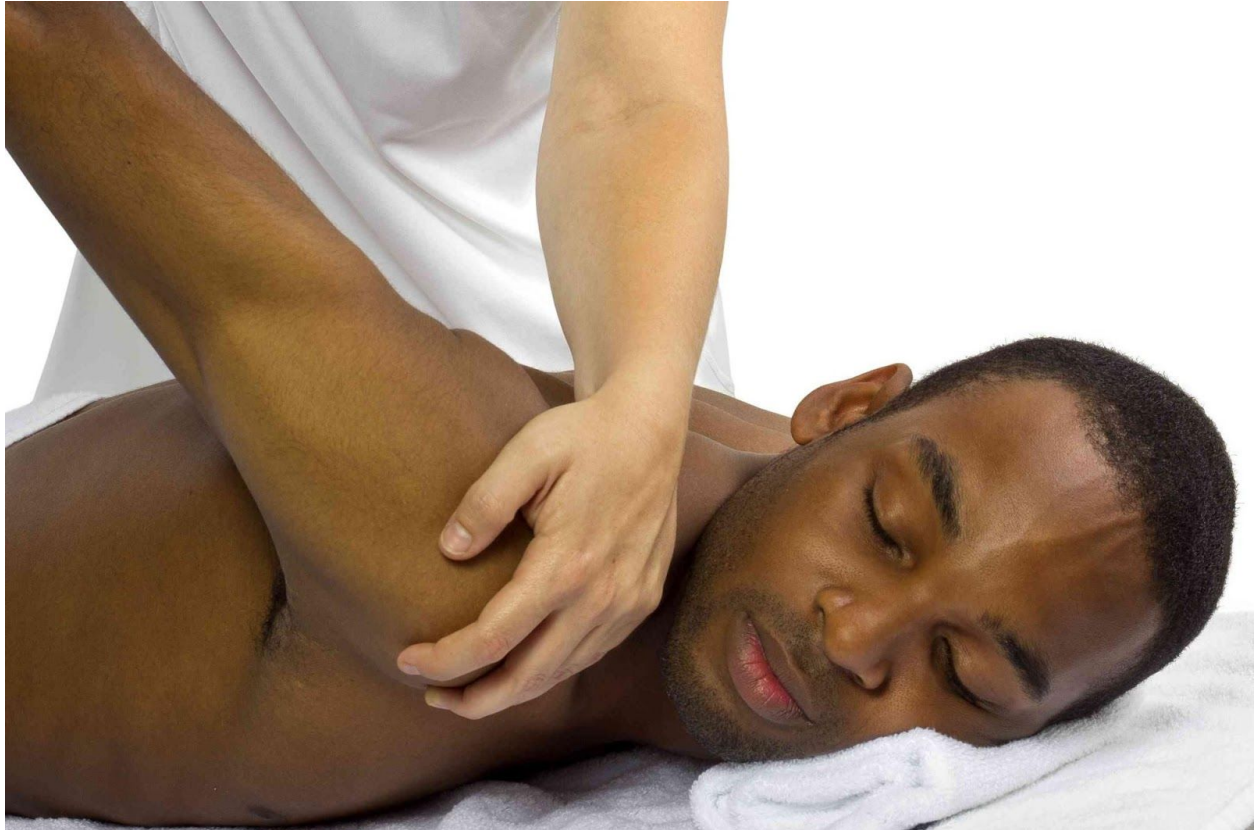

MANIFEST

Release, Align And Elevate

Intuitive Combination Massage

Intuitive Combination Massage 60min	\$115.00
Intuitive Combination Massage 75min	\$125.00
Intuitive Combination Massage 90min	\$135.00

Intuitive Combination Massage & Bodywork