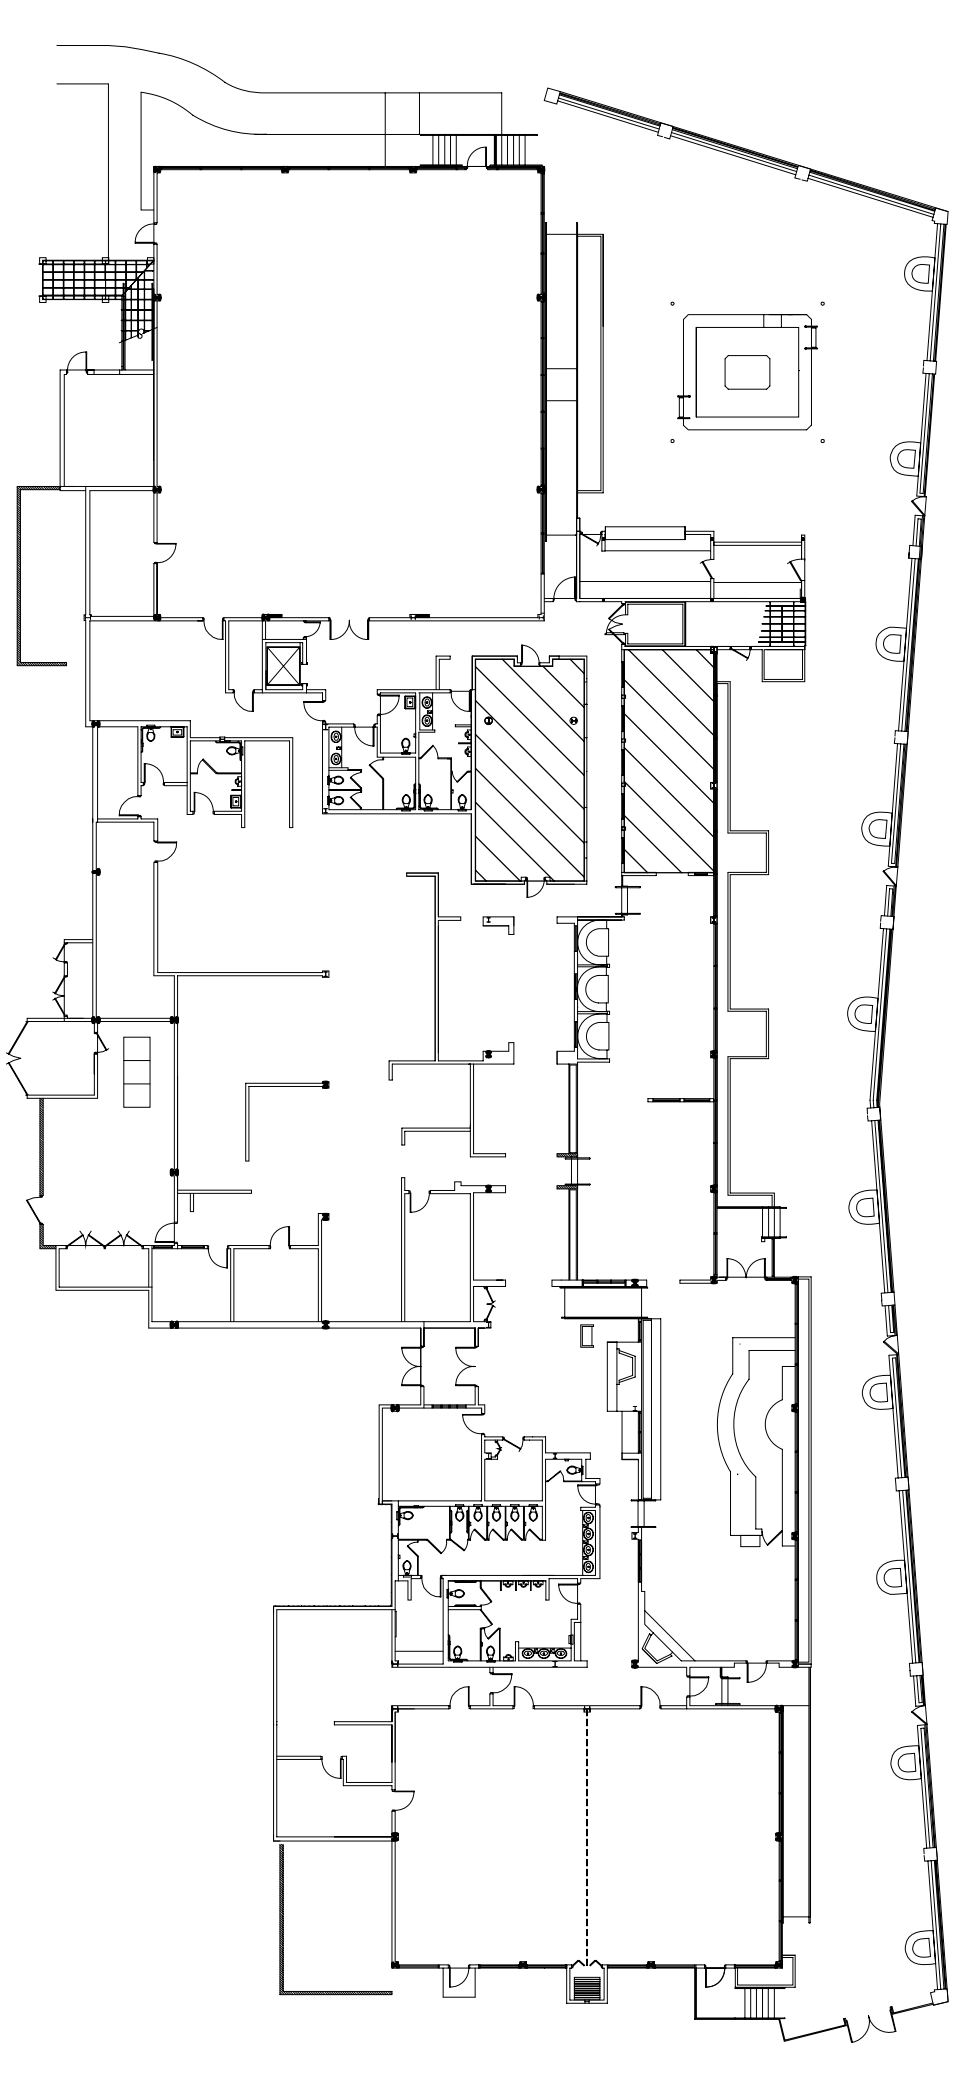

MARINA ROOM/ BUFFALO ROOM
 TEMPLETON LANDING RESTAURANT

KEY MAP