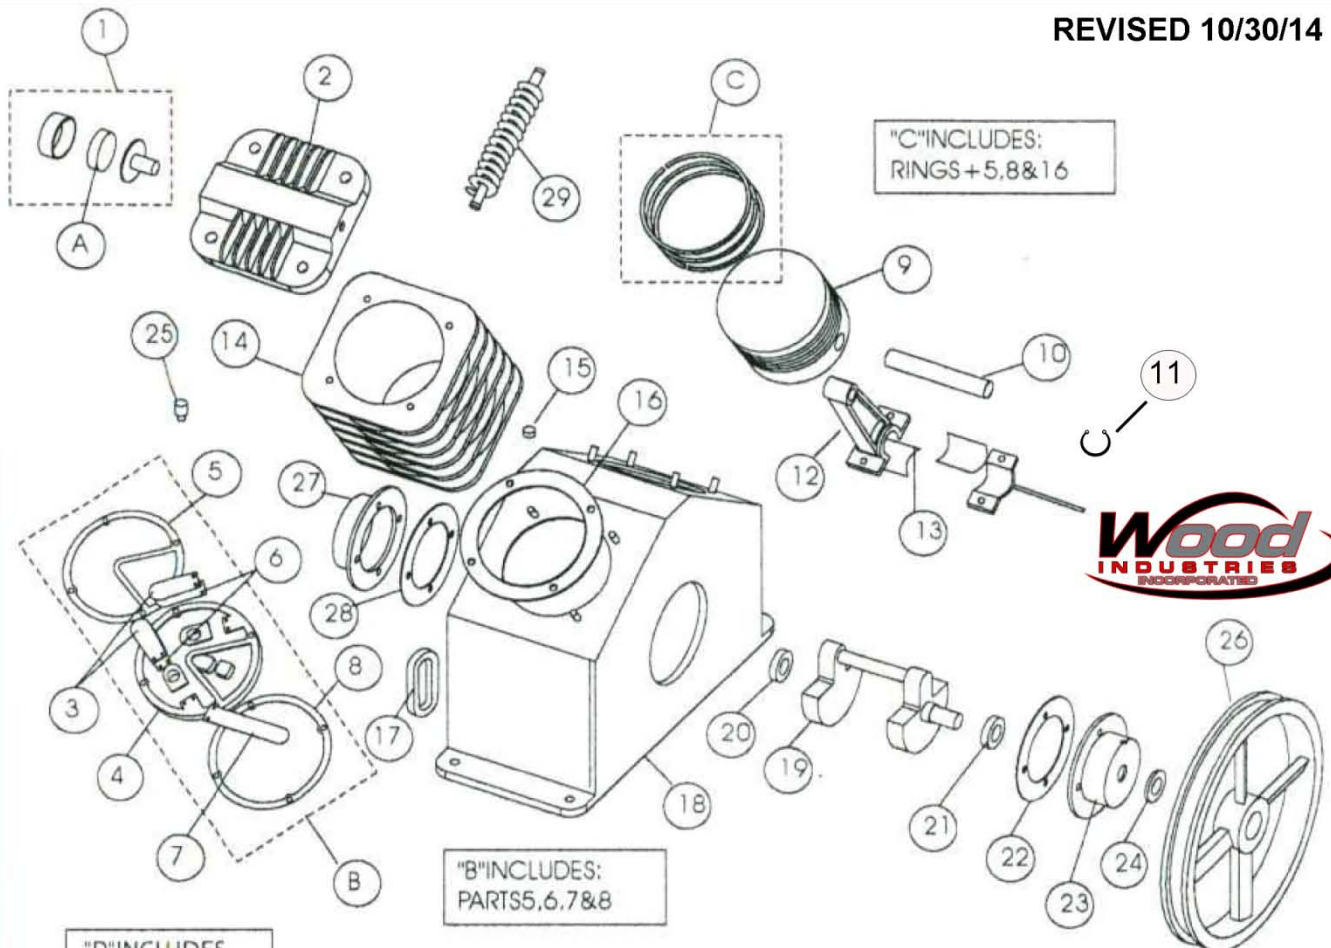

Eagle Air Compressor part breakdown sheet - PV05A-HP

REVISED 10/30/14

Item	Description	Qty Req.	Part #
1	intake filter ass'y	2	51124-5600
2	cylinder head	2	52133-0101
3	lift limiter - discharge valve plate	8	51121-3102
4	valve plate	2	52133-2101
5	valve plate to head gasket	2	52133-2105
6	discharge reed valve	8	51121-2103
7	intake reed valve	2	52133-2103
8	valve plate to cylinder gasket	2	52133-2104
9	piston	2	52133-5101
10	piston pin	2	52133-5112
11	piston pin snap ring		52133-5107
12	connecting rod c/w dipper	2	52133-5120
13	connecting rod bearing (each)	4	51133-5109
14	cylinder	2	52133-4101
15	oil filler cap	1	51133-4719
16	cylinder to crankcase gasket	2	52133-4103
17	oil sight glass c/w gasket	1	51111-4770T
18	crankcase	1	52133-4701
19	crankshaft	1	52133-4601
20	front bearing	1	83501-6306
21	rear bearing	1	83501-6306
22	crankcase to rear bearing housing gasket	1	51133-4704
23	rear bearing housing	1	51133-4703
24	oil seal	1	51133-4708
25	crankcase breather	1	51111-4761
26	flywheel	1	51133-6601
27	front bearing housing	1	51133-4706
28	crankcase to front bearing housing gasket	1	51133-4707
29	connecting (interstage) tubing	1	52133-7710
Misc	1/4" street elbow (oil drain)	1	STREL1/4
	interstage "Y" fitting	2	51124-7702
	interstage "elbow" fitting	1	51124-7701
	Eagle oil (1250ml or 42oz)	1	EAOL10

A	intake filter element kit includes: - one (1) intake filter element	2	101000-310
B	valve repair kit includes: - valve plate to head gasket (item 5) - (4) outlet reed valves (item 6) - (4) intake reed valve (item 7) - (4) triangles - (10) valve plate screws - valve plate to cylinder gasket (item 8)	2	101000-195
C	ring repair kit includes: - valve plate to head gasket (item 5) - valve plate to cylinder gasket (item 8) - two(2) compression rings - one(1) oil control ring - cylinder to crankcase gasket (item 16)	2	101000-295
D	Valve Plate Assembly (Not shown)	2	52133-2100
E	Flywheel Fastener Kit (Not shown) Includes: Big Washer Lock Washer Bolt		51133-6621