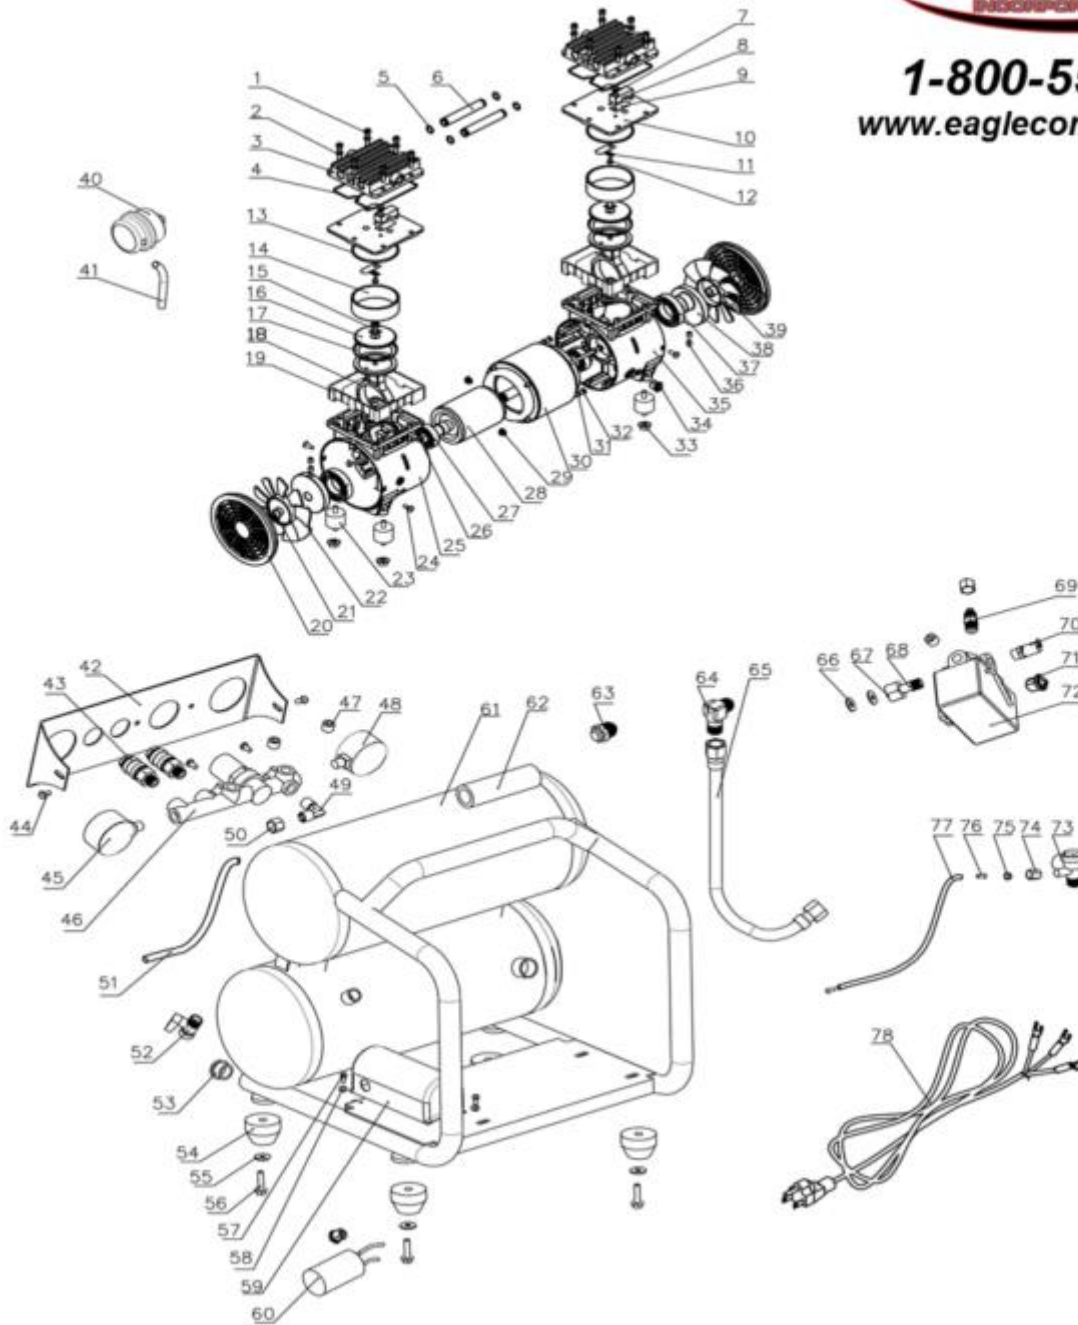

EA-4000

1-800-551-2406

www.eaglecompressor.com

EA-4000 PARTS LIST

ITEM #	QTY	DESCRIPTION	PART NUMBERS
01	12	Headbolt Screw	EA-4000-001
02	12	Flat washer	EA-4000-002
03	2	Cylinder Head	EA-4000-003
04	2	Head Gasket	EA-4000-004
05	4	O-Ring	EA-4000-005
06	2	Crossover Tube	EA-4000-006
07	2	Valve Screw	EA-4000-007
08	2	Valve Limiter	EA-4000-008
09	4	Valve	EA-4000-009
10	2	Valve Plate	EA-4000-010
11	2	Valve clamp	EA-4000-011
12	2	Valve Screw	EA-4000-012
13	2	Cylinder to Valve Plate O-Ring	EA-4000-013
14	2	Cylinder	EA-4000-014
15	2	Piston Screw	EA-4000-015
16	2	Valve Plate	EA-4000-016
17	2	Teflon Ring	EA-4000-017
18	2	Connecting Rod	EA-4000-018
19	2	Cylinder Extension	EA-4000-019
20	2	Fan Guard	EA-4000-020
21	2	Metal Snap Ring for Shaft	EA-4000-021
22	1	B Fan	EA-4000-022
23	4	Isolator	EA-4000-023
24	4	Fan Guard Screw	EA-4000-024
25	1	Left Crankcase	EA-4000-025
26	2	Screw	EA-4000-026
27	2	Bearing	EA-4000-027
28	1	Motor Rotor	EA-4000-028
29	4	Nut	EA-4000-029
30	1	Motor Stator	EA-4000-030
31	4	Motor Stator Washer	EA-4000-031
32	4	Through Bolt	EA-4000-032
33	4	Isolator Nut	EA-4000-033
34	2	Power Cord Isolator	EA-4000-034
35	1	Right Crankcase	EA-4000-035
36	4	Counter Weight Screw	EA-4000-036
37	2	Bearing	EA-4000-037
38	2	Counter Weight Crank	EA-4000-038
39	1	A Fan	EA-4000-039
40	1	Air Filter	EA-4000-040
41	1	Filter Pipe	EA-4000-041
42	1	Instrument Panel	EA-4000-042
43	2	Quick Connect	EA-4000-043
44	4	Mounting Screw	EA-4000-044
45	1	Pressure Gauge	EA-4000-045
46	1	Regulator Valve Stand	EA-4000-046
47	5	Manifold Plug	EA-4000-047
48	1	Pressure Gauge	EA-4000-048
49	1	Elbow	EA-4000-049
50	2	Nut	EA-4000-050
51	1	Nylon Tube	EA-4000-051
52	1	Ball Valve	EA-4000-052
53	2	Plug	EA-4000-053
54	4	Foot	EA-4000-054
55	2	Flat washer	EA-4000-055
56	4	Foot Bolt	EA-4000-056
57	2	Capacitor Cover Screw	EA-4000-057
58	2	Flat washer	EA-4000-058
59	1	Capacitor Cover	EA-4000-059
60	1	Capacitor	EA-4000-060
61	1	Twin Tank	EA-4000-061
62	1	Grip	EA-4000-062
63	1	Easy Valve Starter	EA-4000-063
64	1	Elbow	EA-4000-064
65	1	Discharge Tube	EA-4000-065
66	2	Gasket	EA-4000-066
67	1	Quick Connect Fitting Nut	EA-4000-067
68	1	Quick Connect Fitting	EA-4000-068
69	1	Straight Joint	EA-4000-069
70	1	Safety Valve	EA-4000-070
71	2	Power Cord Isolator	EA-4000-071
72	1	Pressure Switch	EA-4000-072
73	1	Check Valve	EA-4000-073
74	1	Ferrel Nut	EA-4000-074
75	1	Ferrel Sleeve	EA-4000-075
76	2	Lining	EA-4000-076
77	1	Nylon Tube	EA-4000-077
78	1	Power Cord	EA-4000-078