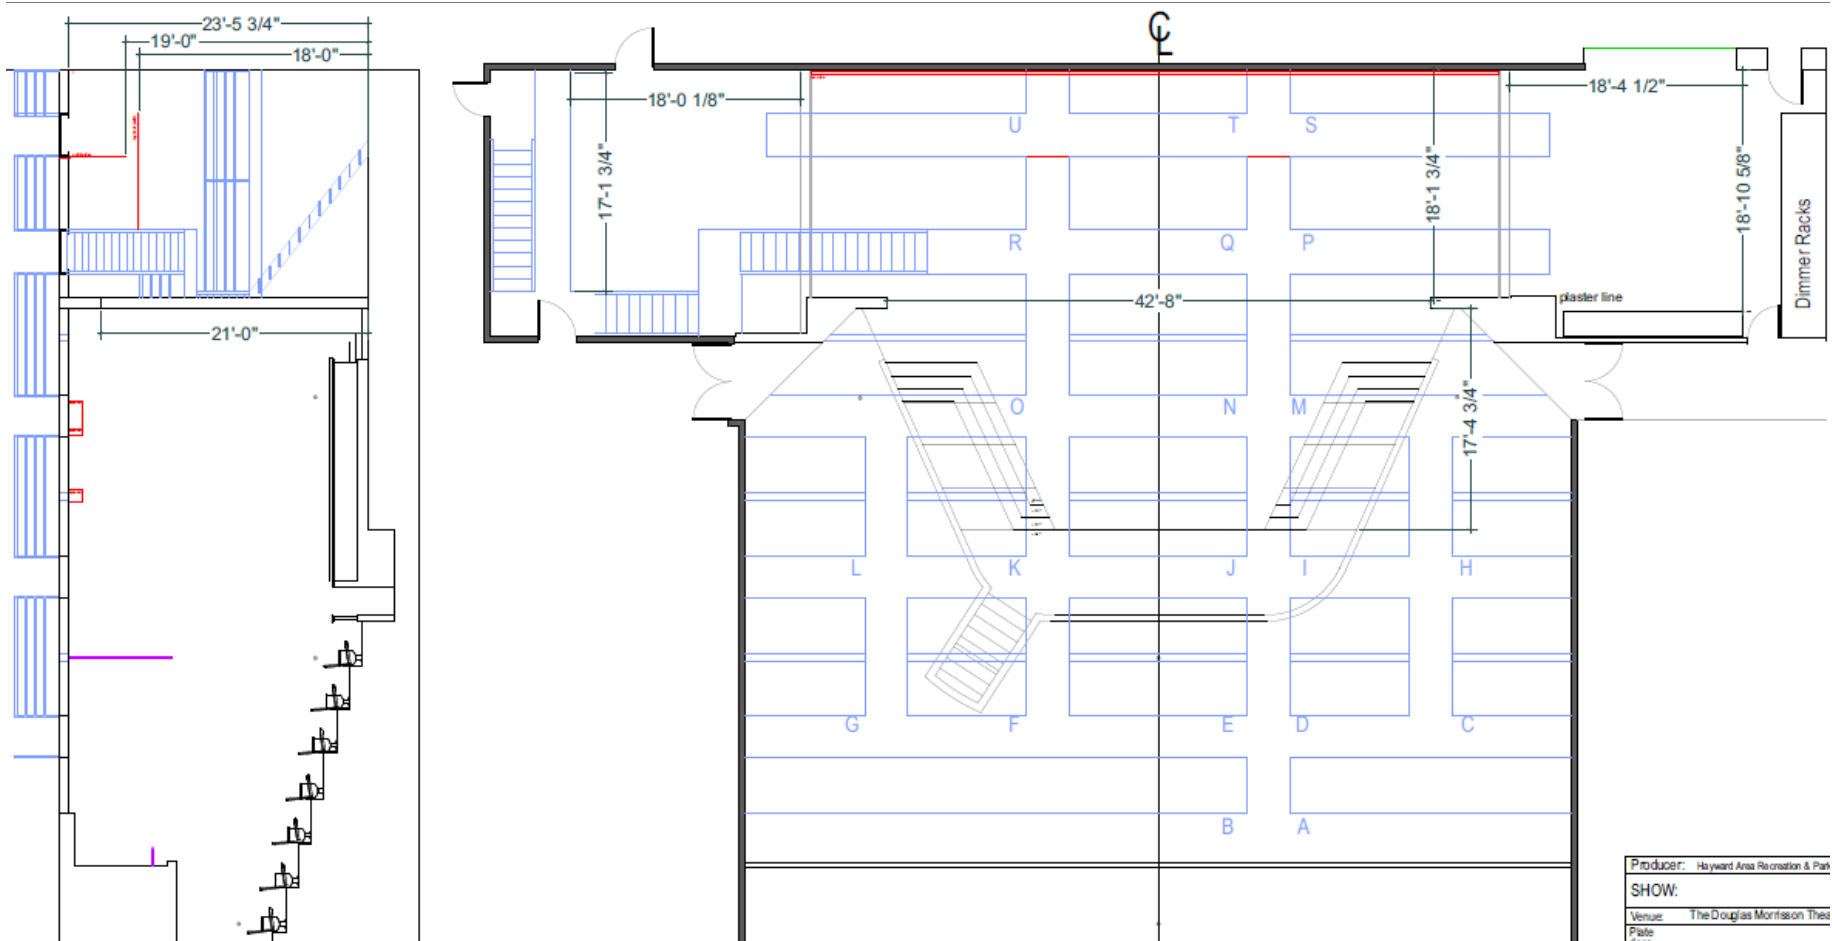

The ***Douglas Morrisson Theatre*** is a fully equipped performance facility of the *Hayward Area Recreation & Park District*, with a modified-thrust, fixed-grid performance space and 217 seats. (note: we do not have a fly space).

Below you will find some basic dimensions and specs. CAD plans, and SketchUp 3D model are available upon request.

Basic lighting: 15 areas of warm/cool fronts, high sides, 4-color backs. Specials, RGB cyc, and followspots also available.

Light Desk: ETC Express 250 **Dimmers:** 266 - ETC Sensor+ (2.4K). One dimmer per circuit, distributed throughout typical lighting positions.

Sound Desk: Yamaha LS9 +QLab via Dante **Sound Reinforcement & Monitors:** available, please inquire

Orchestra pit: 24" deep, can be filled with flexible-configuration stock plugs. **Load-in door:** 8'W x 12'H max (note: no dock)