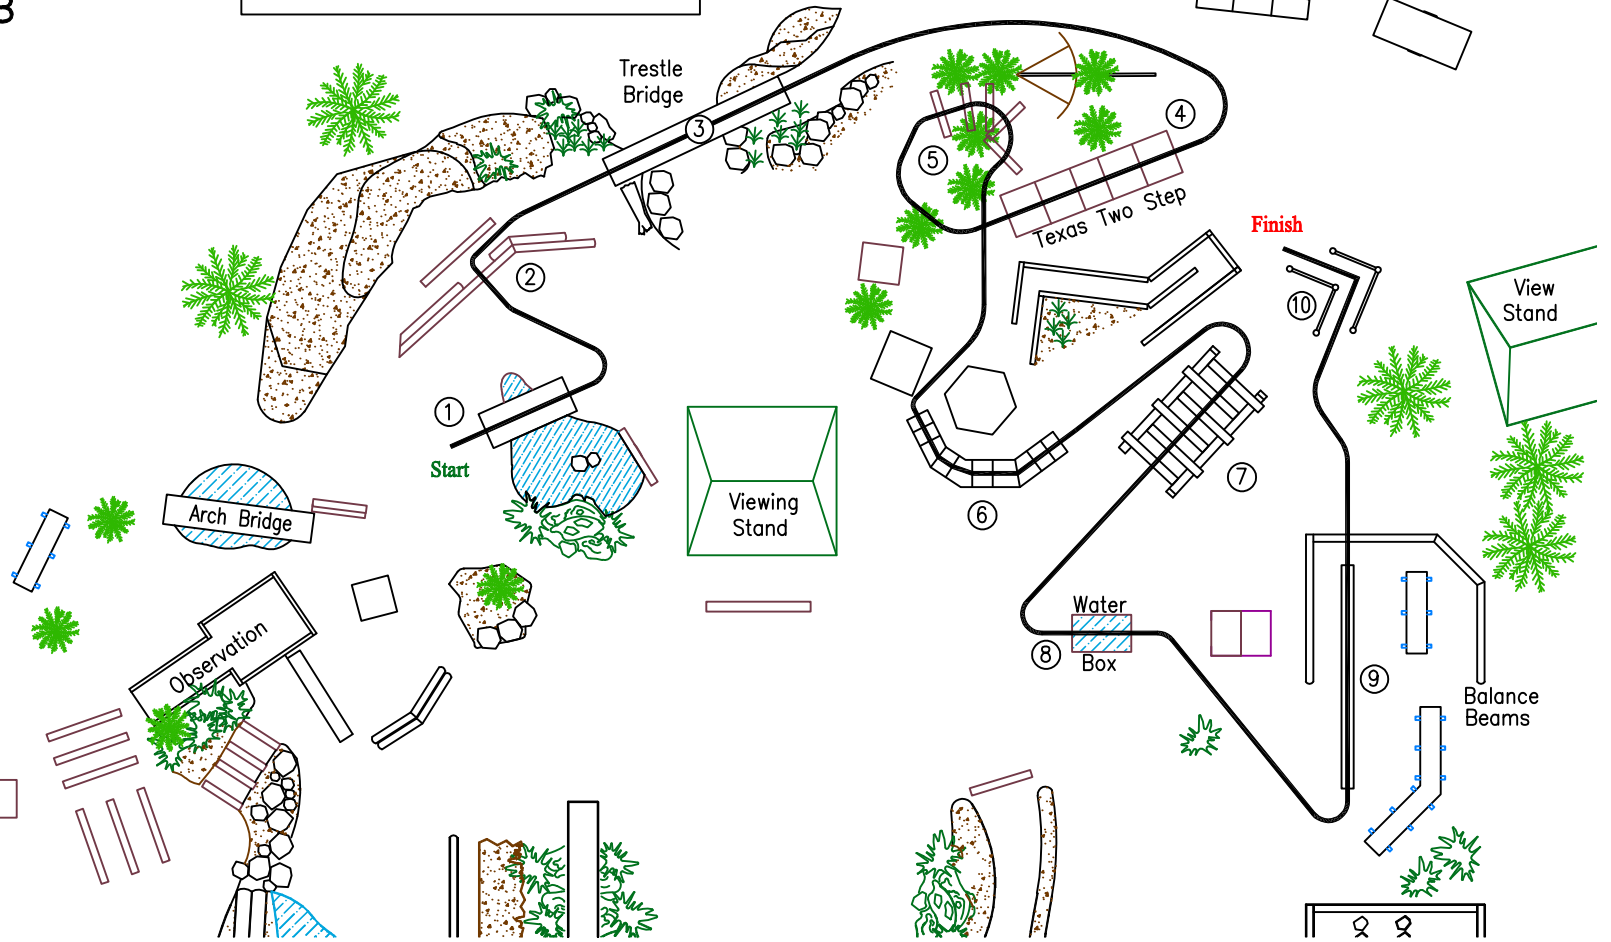

BOLENDER HORSE PARK

PATTERN: 1

CLASS: 1, 2, 3, 18

Class: 1	Lead Line
2	Novice In-Hand Lvl 1
3	Novice Riding Lvl 1
18	Adult Riding Lvl 1

- 1. Small Bridge
- 2. K2
- 3. Trestle Bridge
- 4. Texas 2 Step
- 5. Logs
- 6. Ladder
- 7. Cross Bucks
- 8. Water Box
- 9. Balance Beam
- 10. Walk through "L"

 walk
 trot
 mini/pony only